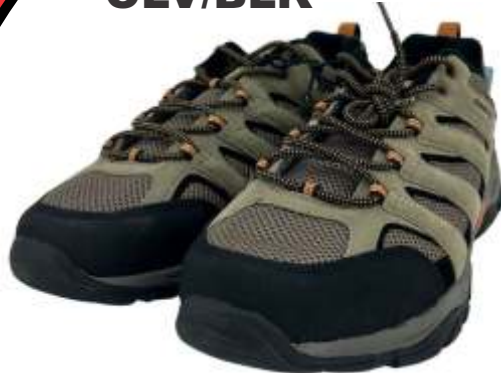

MENS HIKERS

CLOUDVEIL

$29.97

RETAIL $49.95

OLV/BLK

save 40%

The Cloudveil shoes feature a mesh upper for ventilation, a Coolmax insole, a gusseted tongue for foot support, an absorbent EVA midsole for stability, and an anti-abrasion rubber outsole with studs for traction on rough terrain.