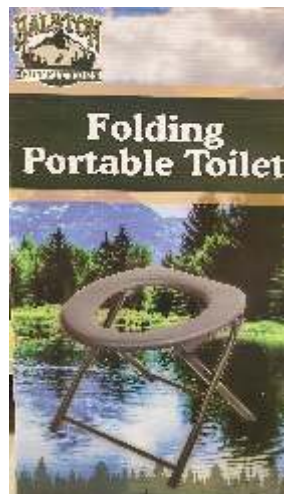

# TOILET SEAT STAND

37.5 x 35 x 35cm,

**save 50%**

**\$19.97**

RETAIL \$39.95

Halston Outfitters Folding Toilet, 220lbs Weight Limit