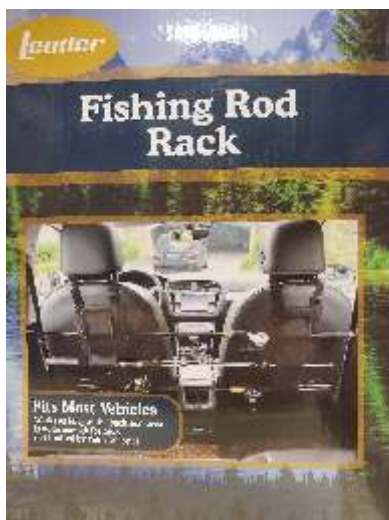

CAR FISHING ROD RACK

$19.97

RETAIL $34.95

Save 43%

Fits Most Vehicles, Holds 3 Rods